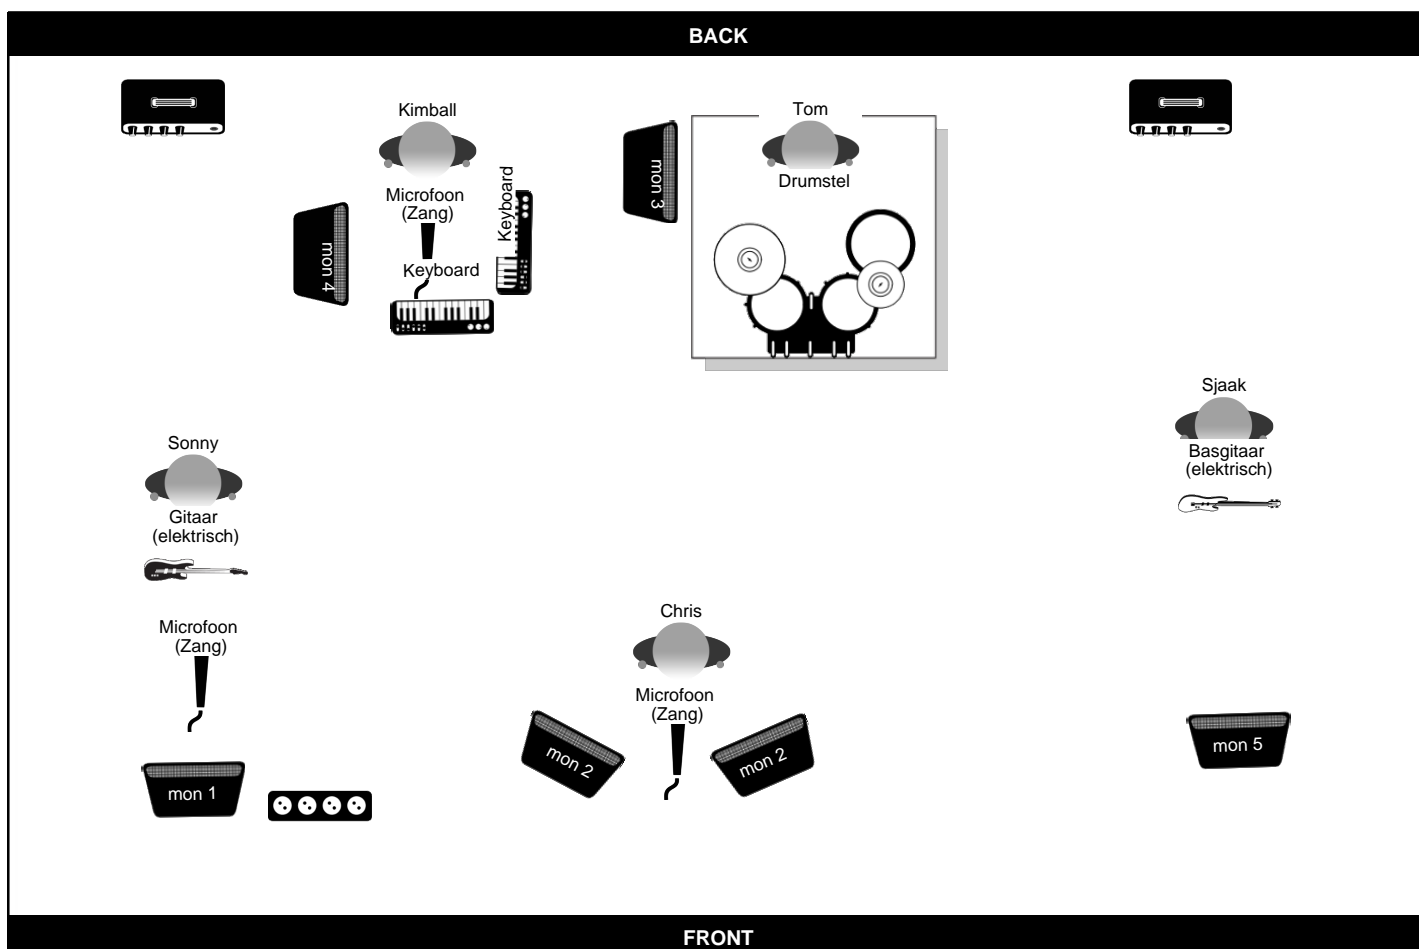

<http://skeftum.nl>

Contact: Sjaak van den Berg (+31651241998 / info@skeftum.nl)

Extra Info

Tom onze drummer is meervoudig gehandicapt, drumt links en is rood (misschien met lichtplan rekening mee houden)

Monitor Groepen

Groep	Geluidsmix
Groep 1	Group 1: lead & backing vocals guitar
Groep 2	Group 2: lead & backing vocals & totaalje
Groep 3	Group 3: lead & backing vocals & totaalje
Groep 4	Group 4: lead & backing vocals & keyboards
Groep 5	Group 5: lead & backing vocals & totaalje